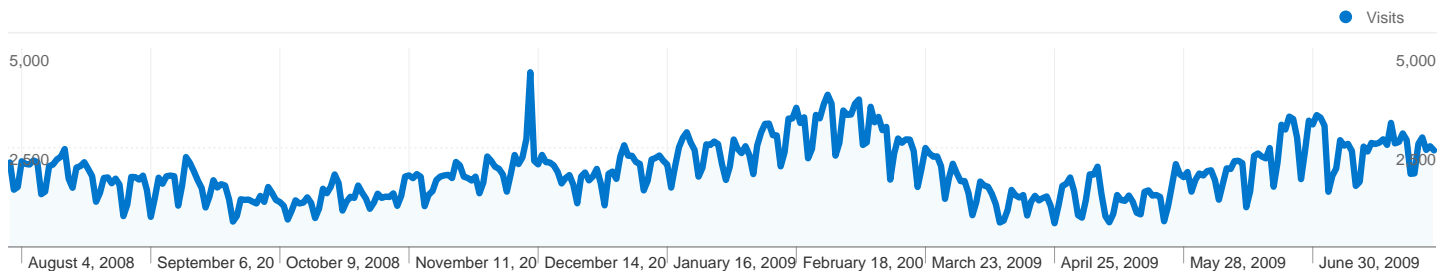

Site Usage

 **692,789** Visits

 **37.12%** Bounce Rate

 **4,345,117** Pageviews

 **00:03:50** Avg. Time on Site

 **6.27** Pages/Visit

 **46.79%** % New Visits

Visits for all visitors

Visits
692,789

Traffic Sources Overview

All traffic sources sent a total of 692,789 visits

 19.93% Direct Traffic

 6.03% Referring Sites

 74.04% Search Engines

- **Search Engines**
512,930.00 (74.04%)
- **Direct Traffic**
138,095.00 (19.93%)
- **Referring Sites**
41,749.00 (6.03%)
- **Other**
15 (> 0.00%)

692,789 Visits

1,898.05 Visits / Day

Friday, August 1, 2008	0.31% (2,130)
Saturday, August 2, 2008	0.21% (1,442)
Sunday, August 3, 2008	0.22% (1,511)
Monday, August 4, 2008	0.31% (2,160)
Tuesday, August 5, 2008	0.30% (2,093)
Wednesday, August 6, 2008	0.30% (2,077)
Thursday, August 7, 2008	0.31% (2,180)
Friday, August 8, 2008	0.31% (2,137)
Saturday, August 9, 2008	0.19% (1,329)
Sunday, August 10, 2008	0.20% (1,396)
Monday, August 11, 2008	0.29% (2,034)
Tuesday, August 12, 2008	0.30% (2,077)
Wednesday, August 13, 2008	0.32% (2,207)
Thursday, August 14, 2008	0.33% (2,272)
Friday, August 15, 2008	0.36% (2,468)
Saturday, August 16, 2008	0.25% (1,720)
Sunday, August 17, 2008	0.22% (1,491)
Monday, August 18, 2008	0.29% (2,001)
Tuesday, August 19, 2008	0.29% (2,037)
Wednesday, August 20, 2008	0.31% (2,136)
Thursday, August 21, 2008	0.28% (1,965)
Friday, August 22, 2008	0.26% (1,785)
Saturday, August 23, 2008	0.16% (1,139)
Sunday, August 24, 2008	0.20% (1,362)
Monday, August 25, 2008	0.25% (1,739)
Tuesday, August 26, 2008	0.25% (1,753)