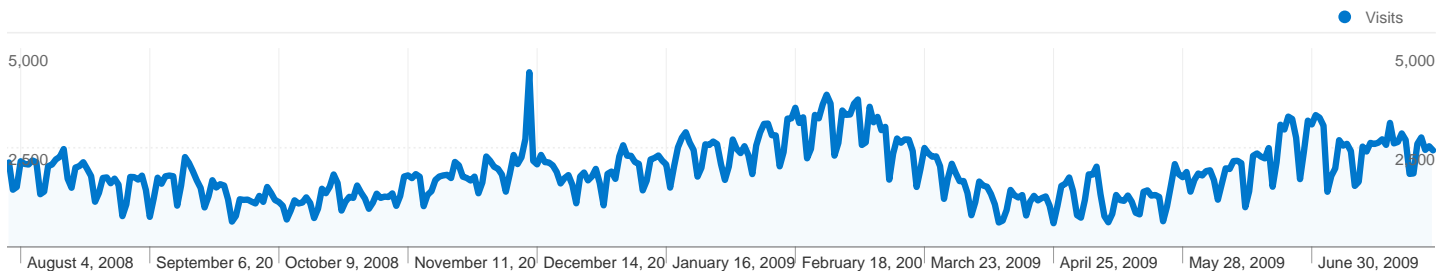

**Site Usage**

 **692,789** Visits

 **37.12%** Bounce Rate

 **4,345,117** Pageviews

 **00:03:50** Avg. Time on Site

 **6.27** Pages/Visit

 **46.79%** % New Visits

**Visits for all visitors**

**Visits**  
**692,789**

**Traffic Sources Overview**

All traffic sources sent a total of 692,789 visits

 19.93% Direct Traffic

 6.03% Referring Sites

 74.04% Search Engines

- **Search Engines**  
512,930.00 (74.04%)
- **Direct Traffic**  
138,095.00 (19.93%)
- **Referring Sites**  
41,749.00 (6.03%)
- **Other**  
15 (> 0.00%)

**692,789** Visits

**1,898.05** Visits / Day

Friday, August 1, 2008	0.31% (2,130)
Saturday, August 2, 2008	0.21% (1,442)
Sunday, August 3, 2008	0.22% (1,511)
Monday, August 4, 2008	0.31% (2,160)
Tuesday, August 5, 2008	0.30% (2,093)
Wednesday, August 6, 2008	0.30% (2,077)
Thursday, August 7, 2008	0.31% (2,180)
Friday, August 8, 2008	0.31% (2,137)
Saturday, August 9, 2008	0.19% (1,329)
Sunday, August 10, 2008	0.20% (1,396)
Monday, August 11, 2008	0.29% (2,034)
Tuesday, August 12, 2008	0.30% (2,077)
Wednesday, August 13, 2008	0.32% (2,207)
Thursday, August 14, 2008	0.33% (2,272)
Friday, August 15, 2008	0.36% (2,468)
Saturday, August 16, 2008	0.25% (1,720)
Sunday, August 17, 2008	0.22% (1,491)
Monday, August 18, 2008	0.29% (2,001)
Tuesday, August 19, 2008	0.29% (2,037)
Wednesday, August 20, 2008	0.31% (2,136)
Thursday, August 21, 2008	0.28% (1,965)
Friday, August 22, 2008	0.26% (1,785)
Saturday, August 23, 2008	0.16% (1,139)
Sunday, August 24, 2008	0.20% (1,362)
Monday, August 25, 2008	0.25% (1,739)
Tuesday, August 26, 2008	0.25% (1,753)