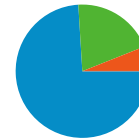

**Site Usage**

 **692,789** Visits

 **37.12%** Bounce Rate

 **4,345,117** Pageviews

 **00:03:50** Avg. Time on Site

 **6.27** Pages/Visit

 **46.79%** % New Visits

**Visits for all visitors**

**Visits**  
**692,789**

**Traffic Sources Overview**

All traffic sources sent a total of 692,789 visits

 19.93% Direct Traffic

 6.03% Referring Sites

 74.04% Search Engines

- **Search Engines**  
512,930.00 (74.04%)
- **Direct Traffic**  
138,095.00 (19.93%)
- **Referring Sites**  
41,749.00 (6.03%)
- **Other**  
15 (> 0.00%)