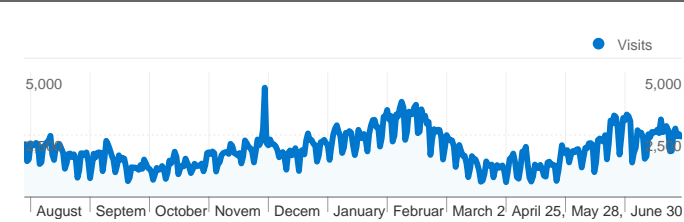

Site Usage

 **692,789** Visits

 **37.12%** Bounce Rate

 **4,345,117** Pageviews

 **00:03:50** Avg. Time on Site

 **6.27** Pages/Visit

 **46.79%** % New Visits

Visits for all visitors

Visits
692,789

Traffic Sources Overview

All traffic sources sent a total of 692,789 visits

 19.93% Direct Traffic

 6.03% Referring Sites

 74.04% Search Engines

- **Search Engines**
512,930.00 (74.04%)
- **Direct Traffic**
138,095.00 (19.93%)
- **Referring Sites**
41,749.00 (6.03%)
- **Other**
15 (> 0.00%)

692,789 Visits

1,898.05 Visits / Day

Friday, August 1, 2008	0.31% (2,130)
Saturday, August 2, 2008	0.21% (1,442)
Sunday, August 3, 2008	0.22% (1,511)
Monday, August 4, 2008	0.31% (2,160)
Tuesday, August 5, 2008	0.30% (2,093)
Wednesday, August 6, 2008	0.30% (2,077)
Thursday, August 7, 2008	0.31% (2,180)
Friday, August 8, 2008	0.31% (2,137)
Saturday, August 9, 2008	0.19% (1,329)
Sunday, August 10, 2008	0.20% (1,396)
Monday, August 11, 2008	0.29% (2,034)
Tuesday, August 12, 2008	0.30% (2,077)
Wednesday, August 13, 2008	0.32% (2,207)
Thursday, August 14, 2008	0.33% (2,272)
Friday, August 15, 2008	0.36% (2,468)
Saturday, August 16, 2008	0.25% (1,720)
Sunday, August 17, 2008	0.22% (1,491)
Monday, August 18, 2008	0.29% (2,001)
Tuesday, August 19, 2008	0.29% (2,037)
Wednesday, August 20, 2008	0.31% (2,136)
Thursday, August 21, 2008	0.28% (1,965)
Friday, August 22, 2008	0.26% (1,785)
Saturday, August 23, 2008	0.16% (1,139)
Sunday, August 24, 2008	0.20% (1,362)
Monday, August 25, 2008	0.25% (1,739)
Tuesday, August 26, 2008	0.25% (1,753)