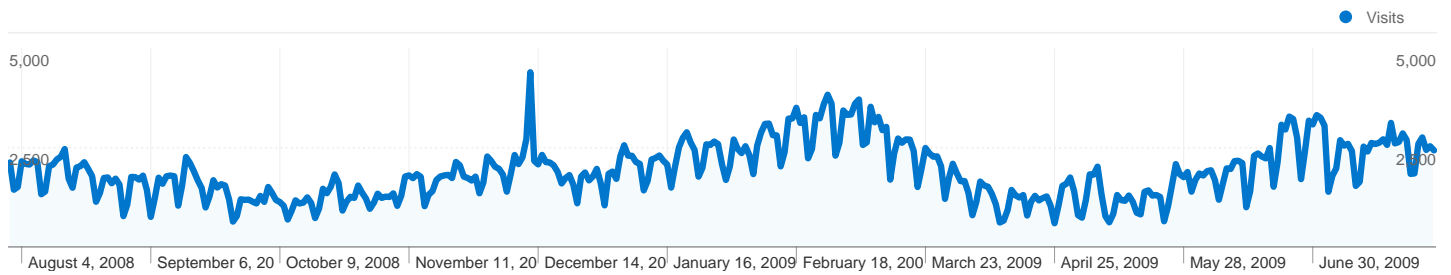

**Site Usage**

 **692,789** Visits

 **37.12%** Bounce Rate

 **4,345,117** Pageviews

 **00:03:50** Avg. Time on Site

 **6.27** Pages/Visit

 **46.79%** % New Visits

**Visits for all visitors**

**Visits**  
**692,789**

**Traffic Sources Overview**

All traffic sources sent a total of 692,789 visits

 19.93% Direct Traffic

 6.03% Referring Sites

 74.04% Search Engines

- **Search Engines**  
512,930.00 (74.04%)
- **Direct Traffic**  
138,095.00 (19.93%)
- **Referring Sites**  
41,749.00 (6.03%)
- **Other**  
15 (> 0.00%)

**692,789** Visits

**1,898.05** Visits / Day

Friday, August 1, 2008	0.31% (2,130)
Saturday, August 2, 2008	0.21% (1,442)
Sunday, August 3, 2008	0.22% (1,511)
Monday, August 4, 2008	0.31% (2,160)
Tuesday, August 5, 2008	0.30% (2,093)
Wednesday, August 6, 2008	0.30% (2,077)
Thursday, August 7, 2008	0.31% (2,180)
Friday, August 8, 2008	0.31% (2,137)
Saturday, August 9, 2008	0.19% (1,329)
Sunday, August 10, 2008	0.20% (1,396)
Monday, August 11, 2008	0.29% (2,034)
Tuesday, August 12, 2008	0.30% (2,077)
Wednesday, August 13, 2008	0.32% (2,207)
Thursday, August 14, 2008	0.33% (2,272)
Friday, August 15, 2008	0.36% (2,468)
Saturday, August 16, 2008	0.25% (1,720)
Sunday, August 17, 2008	0.22% (1,491)
Monday, August 18, 2008	0.29% (2,001)
Tuesday, August 19, 2008	0.29% (2,037)
Wednesday, August 20, 2008	0.31% (2,136)
Thursday, August 21, 2008	0.28% (1,965)
Friday, August 22, 2008	0.26% (1,785)
Saturday, August 23, 2008	0.16% (1,139)
Sunday, August 24, 2008	0.20% (1,362)
Monday, August 25, 2008	0.25% (1,739)
Tuesday, August 26, 2008	0.25% (1,753)