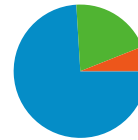

Site Usage

 **692,789** Visits

 **37.12%** Bounce Rate

 **4,345,117** Pageviews

 **00:03:50** Avg. Time on Site

 **6.27** Pages/Visit

 **46.79%** % New Visits

Visits for all visitors

Visits
692,789

Traffic Sources Overview

All traffic sources sent a total of 692,789 visits

 19.93% Direct Traffic

 6.03% Referring Sites

 74.04% Search Engines

- **Search Engines**
512,930.00 (74.04%)
- **Direct Traffic**
138,095.00 (19.93%)
- **Referring Sites**
41,749.00 (6.03%)
- **Other**
15 (> 0.00%)