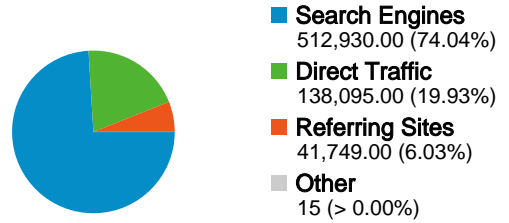

Site Usage

 **692,789** Visits

 **37.12%** Bounce Rate

 **4,345,117** Pageviews

 **00:03:50** Avg. Time on Site

 **6.27** Pages/Visit

 **46.79%** % New Visits

Visits for all visitors

Visits
692,789

Traffic Sources Overview

All traffic sources sent a total of 692,789 visits

 19.93% Direct Traffic

 6.03% Referring Sites

 74.04% Search Engines

- **Search Engines**
512,930.00 (74.04%)
- **Direct Traffic**
138,095.00 (19.93%)
- **Referring Sites**
41,749.00 (6.03%)
- **Other**
15 (> 0.00%)

Top Traffic Sources

Sources	Visits	% visits	Keywords	Visits	% visits
seznam (organic)	279,098	40.29%	alpy.net	14,552	2.84%
google (organic)	216,282	31.22%	počasí rakousko	12,239	2.39%
(direct) ((none))	138,095	19.93%	dálniční známka rakousko	11,511	2.24%
search (organic)	15,665	2.26%	počasí v rakousku	11,032	2.15%
web-kamery.net (referral)	2,679	0.39%	grossglockner	9,942	1.94%

692,789 Visits

1,898.05 Visits / Day

Friday, August 1, 2008	0.31% (2,130)
Saturday, August 2, 2008	0.21% (1,442)
Sunday, August 3, 2008	0.22% (1,511)
Monday, August 4, 2008	0.31% (2,160)
Tuesday, August 5, 2008	0.30% (2,093)
Wednesday, August 6, 2008	0.30% (2,077)
Thursday, August 7, 2008	0.31% (2,180)
Friday, August 8, 2008	0.31% (2,137)
Saturday, August 9, 2008	0.19% (1,329)
Sunday, August 10, 2008	0.20% (1,396)
Monday, August 11, 2008	0.29% (2,034)
Tuesday, August 12, 2008	0.30% (2,077)
Wednesday, August 13, 2008	0.32% (2,207)
Thursday, August 14, 2008	0.33% (2,272)
Friday, August 15, 2008	0.36% (2,468)
Saturday, August 16, 2008	0.25% (1,720)
Sunday, August 17, 2008	0.22% (1,491)
Monday, August 18, 2008	0.29% (2,001)
Tuesday, August 19, 2008	0.29% (2,037)
Wednesday, August 20, 2008	0.31% (2,136)
Thursday, August 21, 2008	0.28% (1,965)
Friday, August 22, 2008	0.26% (1,785)
Saturday, August 23, 2008	0.16% (1,139)
Sunday, August 24, 2008	0.20% (1,362)
Monday, August 25, 2008	0.25% (1,739)
Tuesday, August 26, 2008	0.25% (1,753)