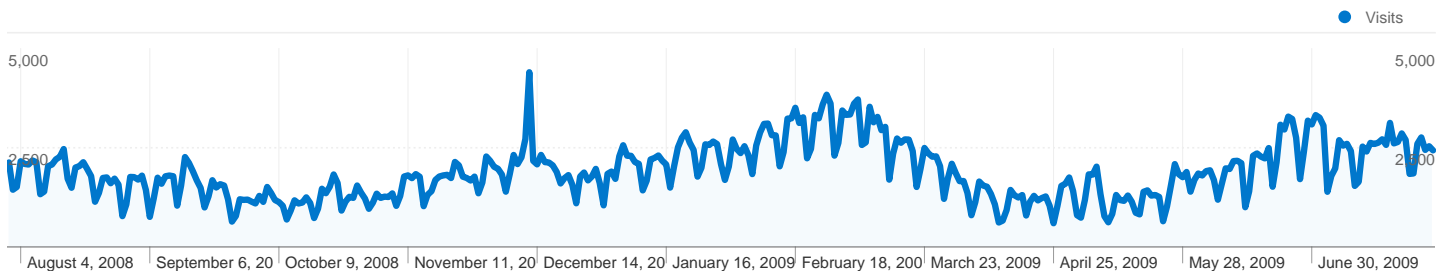

Site Usage

 **692,789** Visits

 **37.12%** Bounce Rate

 **4,345,117** Pageviews

 **00:03:50** Avg. Time on Site

 **6.27** Pages/Visit

 **46.79%** % New Visits

Visits for all visitors

Visits
692,789

Traffic Sources Overview

All traffic sources sent a total of 692,789 visits

 19.93% Direct Traffic

 6.03% Referring Sites

 74.04% Search Engines

- **Search Engines**
512,930.00 (74.04%)
- **Direct Traffic**
138,095.00 (19.93%)
- **Referring Sites**
41,749.00 (6.03%)
- **Other**
15 (> 0.00%)

692,789 Visits

1,898.05 Visits / Day

Friday, August 1, 2008	0.31% (2,130)
Saturday, August 2, 2008	0.21% (1,442)
Sunday, August 3, 2008	0.22% (1,511)
Monday, August 4, 2008	0.31% (2,160)
Tuesday, August 5, 2008	0.30% (2,093)
Wednesday, August 6, 2008	0.30% (2,077)
Thursday, August 7, 2008	0.31% (2,180)
Friday, August 8, 2008	0.31% (2,137)
Saturday, August 9, 2008	0.19% (1,329)
Sunday, August 10, 2008	0.20% (1,396)
Monday, August 11, 2008	0.29% (2,034)
Tuesday, August 12, 2008	0.30% (2,077)
Wednesday, August 13, 2008	0.32% (2,207)
Thursday, August 14, 2008	0.33% (2,272)
Friday, August 15, 2008	0.36% (2,468)
Saturday, August 16, 2008	0.25% (1,720)
Sunday, August 17, 2008	0.22% (1,491)
Monday, August 18, 2008	0.29% (2,001)
Tuesday, August 19, 2008	0.29% (2,037)
Wednesday, August 20, 2008	0.31% (2,136)
Thursday, August 21, 2008	0.28% (1,965)
Friday, August 22, 2008	0.26% (1,785)
Saturday, August 23, 2008	0.16% (1,139)
Sunday, August 24, 2008	0.20% (1,362)
Monday, August 25, 2008	0.25% (1,739)
Tuesday, August 26, 2008	0.25% (1,753)