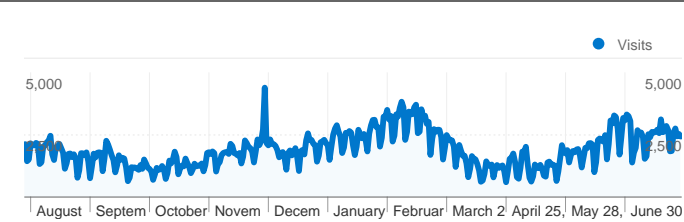

**Site Usage**

 **692,789** Visits

 **37.12%** Bounce Rate

 **4,345,117** Pageviews

 **00:03:50** Avg. Time on Site

 **6.27** Pages/Visit

 **46.79%** % New Visits

**Visits for all visitors**

**Visits**  
**692,789**

**Traffic Sources Overview**

All traffic sources sent a total of 692,789 visits

 19.93% Direct Traffic

 6.03% Referring Sites

 74.04% Search Engines

- **Search Engines**  
512,930.00 (74.04%)
- **Direct Traffic**  
138,095.00 (19.93%)
- **Referring Sites**  
41,749.00 (6.03%)
- **Other**  
15 (> 0.00%)

**692,789** Visits

**1,898.05** Visits / Day

Friday, August 1, 2008	0.31% (2,130)
Saturday, August 2, 2008	0.21% (1,442)
Sunday, August 3, 2008	0.22% (1,511)
Monday, August 4, 2008	0.31% (2,160)
Tuesday, August 5, 2008	0.30% (2,093)
Wednesday, August 6, 2008	0.30% (2,077)
Thursday, August 7, 2008	0.31% (2,180)
Friday, August 8, 2008	0.31% (2,137)
Saturday, August 9, 2008	0.19% (1,329)
Sunday, August 10, 2008	0.20% (1,396)
Monday, August 11, 2008	0.29% (2,034)
Tuesday, August 12, 2008	0.30% (2,077)
Wednesday, August 13, 2008	0.32% (2,207)
Thursday, August 14, 2008	0.33% (2,272)
Friday, August 15, 2008	0.36% (2,468)
Saturday, August 16, 2008	0.25% (1,720)
Sunday, August 17, 2008	0.22% (1,491)
Monday, August 18, 2008	0.29% (2,001)
Tuesday, August 19, 2008	0.29% (2,037)
Wednesday, August 20, 2008	0.31% (2,136)
Thursday, August 21, 2008	0.28% (1,965)
Friday, August 22, 2008	0.26% (1,785)
Saturday, August 23, 2008	0.16% (1,139)
Sunday, August 24, 2008	0.20% (1,362)
Monday, August 25, 2008	0.25% (1,739)
Tuesday, August 26, 2008	0.25% (1,753)