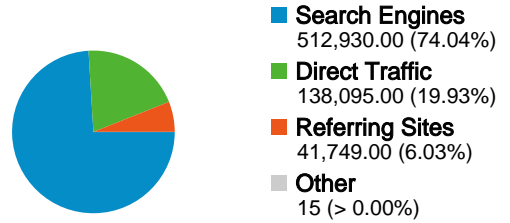

**Site Usage**

 **692,789** Visits

 **37.12%** Bounce Rate

 **4,345,117** Pageviews

 **00:03:50** Avg. Time on Site

 **6.27** Pages/Visit

 **46.79%** % New Visits

**Visits for all visitors**

**Visits**  
**692,789**

**Traffic Sources Overview**

All traffic sources sent a total of 692,789 visits

 19.93% Direct Traffic

 6.03% Referring Sites

 74.04% Search Engines

- **Search Engines**  
512,930.00 (74.04%)
- **Direct Traffic**  
138,095.00 (19.93%)
- **Referring Sites**  
41,749.00 (6.03%)
- **Other**  
15 (> 0.00%)

## Top Traffic Sources

Sources	Visits	% visits	Keywords	Visits	% visits
seznam (organic)	279,098	40.29%	alpy.net	14,552	2.84%
google (organic)	216,282	31.22%	počasí rakousko	12,239	2.39%
(direct) ((none))	138,095	19.93%	dálniční známka rakousko	11,511	2.24%
search (organic)	15,665	2.26%	počasí v rakousku	11,032	2.15%
web-kamery.net (referral)	2,679	0.39%	grossglockner	9,942	1.94%

**692,789** Visits

**1,898.05** Visits / Day

Friday, August 1, 2008	0.31% (2,130)
Saturday, August 2, 2008	0.21% (1,442)
Sunday, August 3, 2008	0.22% (1,511)
Monday, August 4, 2008	0.31% (2,160)
Tuesday, August 5, 2008	0.30% (2,093)
Wednesday, August 6, 2008	0.30% (2,077)
Thursday, August 7, 2008	0.31% (2,180)
Friday, August 8, 2008	0.31% (2,137)
Saturday, August 9, 2008	0.19% (1,329)
Sunday, August 10, 2008	0.20% (1,396)
Monday, August 11, 2008	0.29% (2,034)
Tuesday, August 12, 2008	0.30% (2,077)
Wednesday, August 13, 2008	0.32% (2,207)
Thursday, August 14, 2008	0.33% (2,272)
Friday, August 15, 2008	0.36% (2,468)
Saturday, August 16, 2008	0.25% (1,720)
Sunday, August 17, 2008	0.22% (1,491)
Monday, August 18, 2008	0.29% (2,001)
Tuesday, August 19, 2008	0.29% (2,037)
Wednesday, August 20, 2008	0.31% (2,136)
Thursday, August 21, 2008	0.28% (1,965)
Friday, August 22, 2008	0.26% (1,785)
Saturday, August 23, 2008	0.16% (1,139)
Sunday, August 24, 2008	0.20% (1,362)
Monday, August 25, 2008	0.25% (1,739)
Tuesday, August 26, 2008	0.25% (1,753)