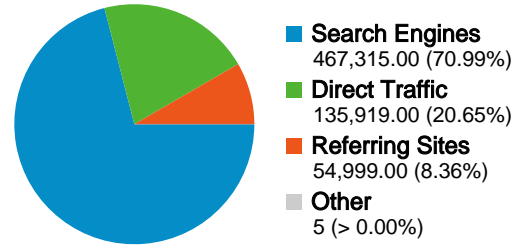

Site Usage

658,238 Visits

35.20% Bounce Rate

4,549,277 Pageviews

00:03:58 Avg. Time on Site

6.91 Pages/Visit

50.67% % New Visits

Visits for all visitors

Visits
658,238

Traffic Sources Overview

- **Search Engines**
467,315.00 (70.99%)
- **Direct Traffic**
135,919.00 (20.65%)
- **Referring Sites**
54,999.00 (8.36%)
- **Other**
5 (> 0.00%)

All traffic sources sent a total of 658,238 visits

-  20.65% Direct Traffic
-  8.36% Referring Sites
-  70.99% Search Engines

Top Traffic Sources

Sources	Visits	% visits	Keywords	Visits	% visits
seznam (organic)	288,017	43.76%	poasí v rakousku	11,791	2.52%
google (organic)	161,385	24.52%	alpy.net	11,524	2.47%
(direct) ((none))	135,919	20.65%	poasí rakousko	11,440	2.45%
search (organic)	15,979	2.43%	alpy	9,886	2.12%
francie.alpy.net (referral)	4,721	0.72%	grossglockner	9,161	1.96%