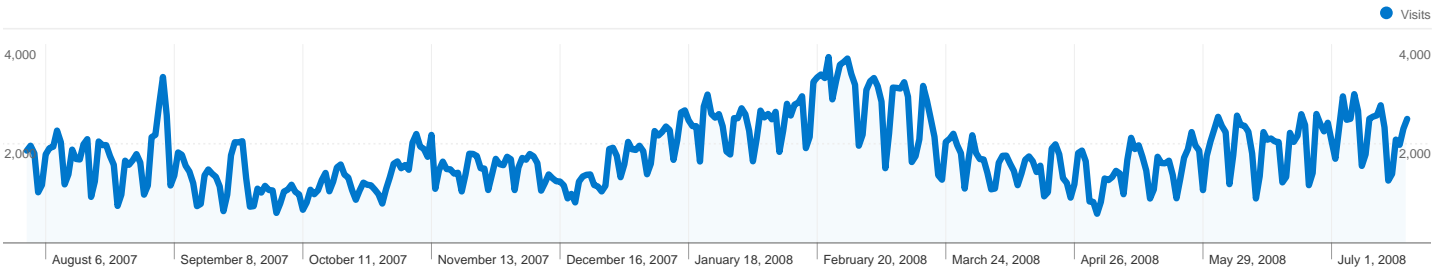

Site Usage

658,238 Visits

35.20% Bounce Rate

4,549,277 Pageviews

00:03:58 Avg. Time on Site

6.91 Pages/Visit

50.67% % New Visits

Visits for all visitors

Visits
658,238

Traffic Sources Overview

- **Search Engines**
467,315.00 (70.99%)
- **Direct Traffic**
135,919.00 (20.65%)
- **Referring Sites**
54,999.00 (8.36%)
- **Other**
5 (> 0.00%)

All traffic sources sent a total of 658,238 visits

658,238 Visits

1,798.46 Visits / Day

Wednesday, August 1, 2007	0.28% (1,862)
Thursday, August 2, 2007	0.30% (1,961)
Friday, August 3, 2007	0.27% (1,805)
Saturday, August 4, 2007	0.16% (1,021)
Sunday, August 5, 2007	0.18% (1,168)
Monday, August 6, 2007	0.27% (1,786)
Tuesday, August 7, 2007	0.29% (1,912)
Wednesday, August 8, 2007	0.29% (1,941)
Thursday, August 9, 2007	0.34% (2,266)
Friday, August 10, 2007	0.31% (2,032)
Saturday, August 11, 2007	0.18% (1,180)
Sunday, August 12, 2007	0.21% (1,381)
Monday, August 13, 2007	0.29% (1,882)
Tuesday, August 14, 2007	0.26% (1,694)
Wednesday, August 15, 2007	0.26% (1,683)
Thursday, August 16, 2007	0.30% (1,989)
Friday, August 17, 2007	0.32% (2,093)
Saturday, August 18, 2007	0.14% (928)
Sunday, August 19, 2007	0.19% (1,242)
Monday, August 20, 2007	0.31% (2,046)
Tuesday, August 21, 2007	0.30% (1,973)
Wednesday, August 22, 2007	0.30% (1,973)
Thursday, August 23, 2007	0.27% (1,752)
Friday, August 24, 2007	0.24% (1,576)
Saturday, August 25, 2007	0.11% (746)
Sunday, August 26, 2007	0.15% (974)
Monday, August 27, 2007	0.25% (1,659)