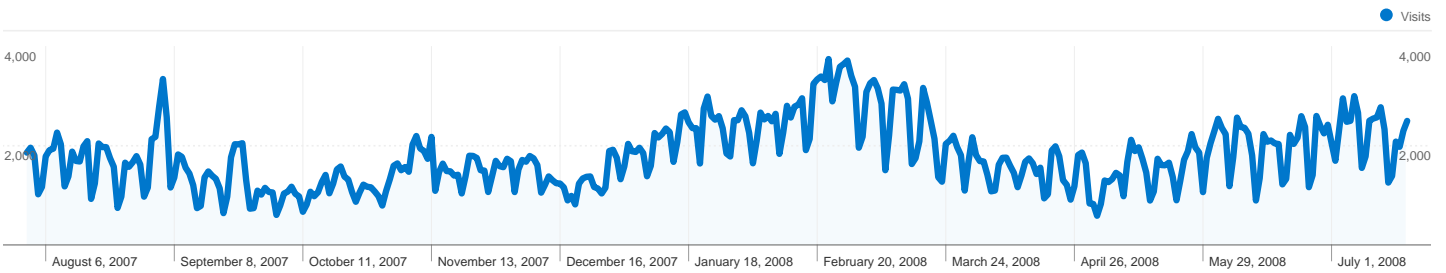

Site Usage

658,238 Visits

35.20% Bounce Rate

4,549,277 Pageviews

00:03:58 Avg. Time on Site

6.91 Pages/Visit

50.67% % New Visits

Visits for all visitors

Visits
658,238

Traffic Sources Overview

- **Search Engines**
467,315.00 (70.99%)
- **Direct Traffic**
135,919.00 (20.65%)
- **Referring Sites**
54,999.00 (8.36%)
- **Other**
5 (> 0.00%)

All traffic sources sent a total of 658,238 visits

658,238 Visits

1,798.46 Visits / Day

Wednesday, August 1, 2007	0.28% (1,862)
Thursday, August 2, 2007	0.30% (1,961)
Friday, August 3, 2007	0.27% (1,805)
Saturday, August 4, 2007	0.16% (1,021)
Sunday, August 5, 2007	0.18% (1,168)
Monday, August 6, 2007	0.27% (1,786)
Tuesday, August 7, 2007	0.29% (1,912)
Wednesday, August 8, 2007	0.29% (1,941)
Thursday, August 9, 2007	0.34% (2,266)
Friday, August 10, 2007	0.31% (2,032)
Saturday, August 11, 2007	0.18% (1,180)
Sunday, August 12, 2007	0.21% (1,381)
Monday, August 13, 2007	0.29% (1,882)
Tuesday, August 14, 2007	0.26% (1,694)
Wednesday, August 15, 2007	0.26% (1,683)
Thursday, August 16, 2007	0.30% (1,989)
Friday, August 17, 2007	0.32% (2,093)
Saturday, August 18, 2007	0.14% (928)
Sunday, August 19, 2007	0.19% (1,242)
Monday, August 20, 2007	0.31% (2,046)
Tuesday, August 21, 2007	0.30% (1,973)
Wednesday, August 22, 2007	0.30% (1,973)
Thursday, August 23, 2007	0.27% (1,752)
Friday, August 24, 2007	0.24% (1,576)
Saturday, August 25, 2007	0.11% (746)
Sunday, August 26, 2007	0.15% (974)
Monday, August 27, 2007	0.25% (1,659)