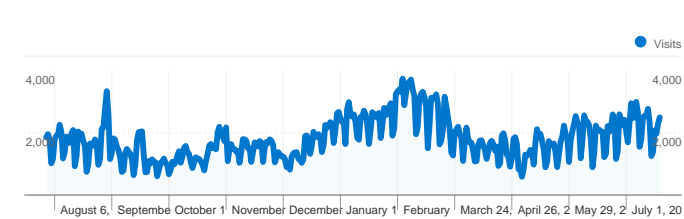

Site Usage

658,238 Visits

35.20% Bounce Rate

4,549,277 Pageviews

00:03:58 Avg. Time on Site

6.91 Pages/Visit

50.67% % New Visits

Visits for all visitors

Visits
658,238

Traffic Sources Overview

- **Search Engines**
467,315.00 (70.99%)
- **Direct Traffic**
135,919.00 (20.65%)
- **Referring Sites**
54,999.00 (8.36%)
- **Other**
5 (> 0.00%)

All traffic sources sent a total of 658,238 visits

658,238 Visits

1,798.46 Visits / Day

Wednesday, August 1, 2007	0.28% (1,862)
Thursday, August 2, 2007	0.30% (1,961)
Friday, August 3, 2007	0.27% (1,805)
Saturday, August 4, 2007	0.16% (1,021)
Sunday, August 5, 2007	0.18% (1,168)
Monday, August 6, 2007	0.27% (1,786)
Tuesday, August 7, 2007	0.29% (1,912)
Wednesday, August 8, 2007	0.29% (1,941)
Thursday, August 9, 2007	0.34% (2,266)
Friday, August 10, 2007	0.31% (2,032)
Saturday, August 11, 2007	0.18% (1,180)
Sunday, August 12, 2007	0.21% (1,381)
Monday, August 13, 2007	0.29% (1,882)
Tuesday, August 14, 2007	0.26% (1,694)
Wednesday, August 15, 2007	0.26% (1,683)
Thursday, August 16, 2007	0.30% (1,989)
Friday, August 17, 2007	0.32% (2,093)
Saturday, August 18, 2007	0.14% (928)
Sunday, August 19, 2007	0.19% (1,242)
Monday, August 20, 2007	0.31% (2,046)
Tuesday, August 21, 2007	0.30% (1,973)
Wednesday, August 22, 2007	0.30% (1,973)
Thursday, August 23, 2007	0.27% (1,752)
Friday, August 24, 2007	0.24% (1,576)
Saturday, August 25, 2007	0.11% (746)
Sunday, August 26, 2007	0.15% (974)
Monday, August 27, 2007	0.25% (1,659)