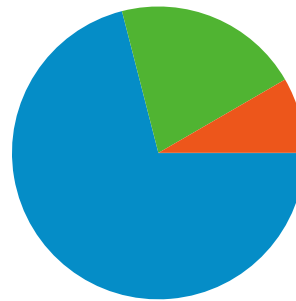

Site Usage

658,238 Visits

35.20% Bounce Rate

4,549,277 Pageviews

00:03:58 Avg. Time on Site

6.91 Pages/Visit

50.67% % New Visits

Visits for all visitors

Visits
658,238

Traffic Sources Overview

- **Search Engines**
467,315.00 (70.99%)
- **Direct Traffic**
135,919.00 (20.65%)
- **Referring Sites**
54,999.00 (8.36%)
- **Other**
5 (> 0.00%)

All traffic sources sent a total of 658,238 visits

658,238 Visits

1,798.46 Visits / Day

Wednesday, August 1, 2007	0.28% (1,862)
Thursday, August 2, 2007	0.30% (1,961)
Friday, August 3, 2007	0.27% (1,805)
Saturday, August 4, 2007	0.16% (1,021)
Sunday, August 5, 2007	0.18% (1,168)
Monday, August 6, 2007	0.27% (1,786)
Tuesday, August 7, 2007	0.29% (1,912)
Wednesday, August 8, 2007	0.29% (1,941)
Thursday, August 9, 2007	0.34% (2,266)
Friday, August 10, 2007	0.31% (2,032)
Saturday, August 11, 2007	0.18% (1,180)
Sunday, August 12, 2007	0.21% (1,381)
Monday, August 13, 2007	0.29% (1,882)
Tuesday, August 14, 2007	0.26% (1,694)
Wednesday, August 15, 2007	0.26% (1,683)
Thursday, August 16, 2007	0.30% (1,989)
Friday, August 17, 2007	0.32% (2,093)
Saturday, August 18, 2007	0.14% (928)
Sunday, August 19, 2007	0.19% (1,242)
Monday, August 20, 2007	0.31% (2,046)
Tuesday, August 21, 2007	0.30% (1,973)
Wednesday, August 22, 2007	0.30% (1,973)
Thursday, August 23, 2007	0.27% (1,752)
Friday, August 24, 2007	0.24% (1,576)
Saturday, August 25, 2007	0.11% (746)
Sunday, August 26, 2007	0.15% (974)
Monday, August 27, 2007	0.25% (1,659)